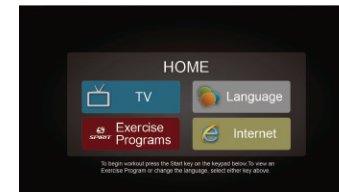

900ENT SERIES CONSOLE FEATURES

TV Watch your favorite TV shows right on the console, control the volume, and switch channels by tapping the virtual buttons on the screen.

DISPLAY The system provides 3 different viewing modes (Simple, Track, Dashboard) to fine tune your workout experience.

INTERNET Easily access preselected websites and online apps such as YouTube, Facebook, and Twitter through the internet on the touchscreen.

SETTINGS The console is fully configurable with in-depth console settings. Easily set up the internet connections and modify what websites are available for the user. Also, customize the TV settings, perform diagnostics and maintenance, change default language, update software version, and more.