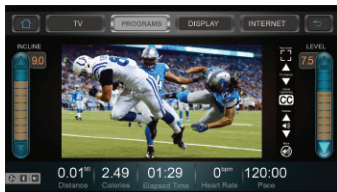

900 SERIES

ENT CONSOLE PRODUCTS

- CT900ENT features 15.6" touchscreen display
- CE900ENT, CR900ENT, CU900ENT feature a 10.1" display
- Three workout display modes to give a variety of exercise feedback
- TV Tuner with coaxial cable or HDMI input
- Bluetooth 4.0 for music selection directly from the touchscreen

- Wi-Fi 802.11 b/g/n or Ethernet plug-in
- TV, web browsing and music streaming
- 3.5 mm headphone jack
- Wide variety of workout programs, including a Gerkin Protocol Fitness Test

- Contact and telemetric heart rate (chest strap sold separately)
- Turbo cooling fan

900ENT SERIES CONSOLE FEATURES

TV Watch your favorite TV shows right on the console, control the volume, and switch channels by tapping the virtual buttons on the screen.

DISPLAY The system provides 3 different viewing modes (Simple, Track, Dashboard) to fine tune your workout experience.