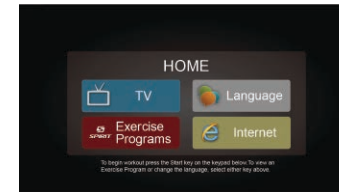

900ENT SERIES CONSOLE FEATURES

TV Watch your favorite TV shows right on the console, control the volume, and switch channels by tapping the virtual buttons on the screen.

DISPLAY The system provides 3 different viewing modes (Simple, Track, Dashboard) to fine tune your workout experience.

INTERNET Easily access preselected websites and online apps such as YouTube, Facebook, and Twitter through the internet on the touchscreen.

SETTINGS The console is fully configurable with in-depth console settings. Easily set up the internet connections and modify what websites are available for the user. Also, customize the TV settings, perform diagnostics and maintenance, change default language, update software version, and more.