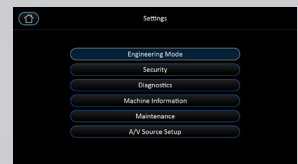

DISPLAY The system provides 3 different viewing modes (Simple, Track, Dashboard) to fine tune your workout experience.

SETTINGS The console is fully configurable with in-depth console settings. Customize workout information, perform diagnostics and maintenance, change default language, update software, and more.