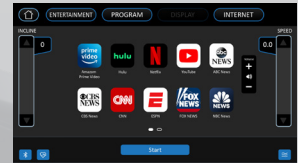

INTERNET Easily access online apps for streaming, news, and social media on the touchscreen.