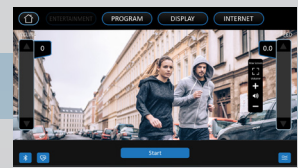

SCREEN MIRRORING Using the same Wi-Fi connection as the treadmill, the user can mirror their phone's screen to the console – now you can watch whatever you want!*