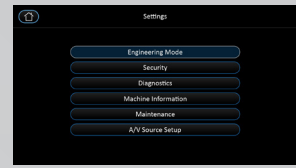

DISPLAY The system provides 3 different viewing modes (Simple, Track, Dashboard) to fine tune your workout experience.

SETTINGS The console is fully configurable with in-depth console settings. Customize workout information, perform diagnostics and maintenance, change default language, update software, and more.