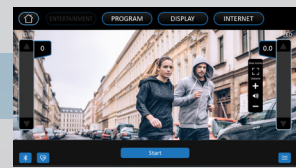

SCREEN MIRRORING Using the same Wi-Fi connection as the treadmill, the user can mirror their phone's screen to the console – now you can watch whatever you want!*