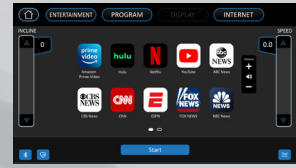

INTERNET Easily access online apps for streaming, news, and social media on the touchscreen.